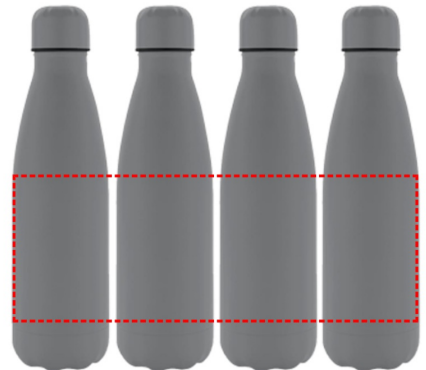

[GSGL 863] LAUTA - Giftology Set of Stainless Bottle, Notebook and Pen - Grey

FRONT

- Debossing
- Silk Screen Printing
- Digital (UV) Print
- Digital (UV) Print [Edge to Edge]

Area Width: 115 mm
Area Height: 190 mm

BACK

- Debossing
- Silk Screen Printing
- Digital (UV) Print
- Digital (UV) Print [Edge to Edge]

Area Width: 115 mm
Area Height: 150 mm

360

- Round Laser Engraving
- Round Digital Print

Area Width: 220 mm
Area Height: 100 mm

ROUND SCREEN

- Silk Screen Printing

Area Width: 60 mm
Area Height: 100 mm

FRONT

- Laser Engraving
- Digital (UV) Print

Area Width: 25 mm
Area Height: 100 mm

LEFT OF BARREL

- Laser engraving
- Digital (UV) Print